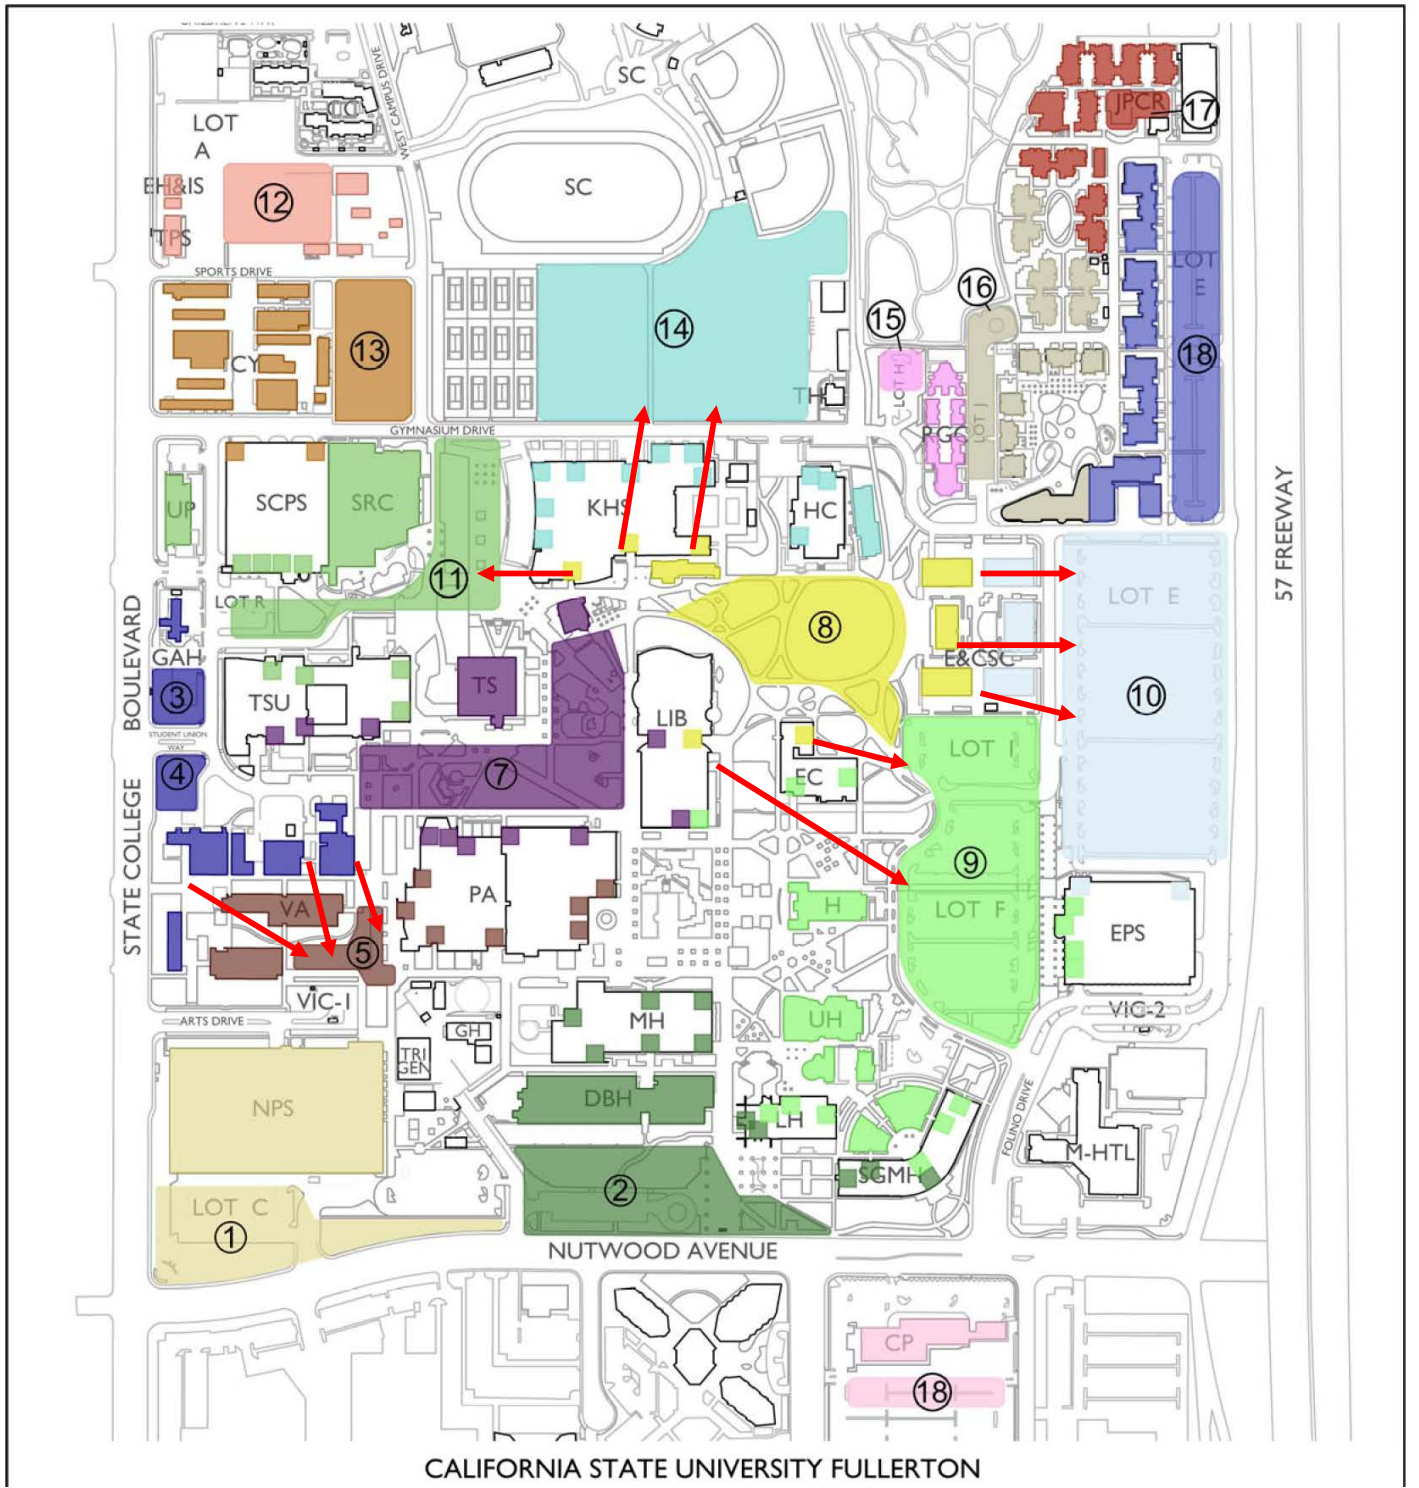

CSU Fullerton Evacuation Map 2017, Alternate Areas. Evacuation Areas are numbered and color-coded to buildings. **Areas 4 and 8 are not available at this time. See red arrows for alternate evacuation areas.**

CC	Children's Center	HC	Health Center	SGMH	Steven G Mihaylo Hall
CP	College Park	JPCR	J.P. Cobb Residence Halls	SRC	Student Recreation Center
CY	Corporation Yard	KHS	Kinesiology & Health Science	TH	Titan House
DBH	Dan Black Hall	LH	Langsdorf Hall	TPS	Transportation-Parking Serv.
EC	Education Classroom Building	LIB	Pollak Library	TS	Titan Shops
E&CS	Engineering-Computer Science	MH	McCarthy Hall	TSU	Titan Student Union
EH&S	Environmental Health & Safety	NPS	Nutwood Parking Structure	UH	University Hall
EPS	Eastside Parking Structure	PA	Clayes Performing Arts Center	UP	University Police
GAH	Golleher Alumni House	RGC	Ruby Gerontology Center	VA	Visual Arts Center
GH	Greenhouse Facilities	SC	Sports Complex	VIC-1	Visitor Info Center West
H	Humanities-Social Sci Bldg.	SCPS	State College Pkg Structure		