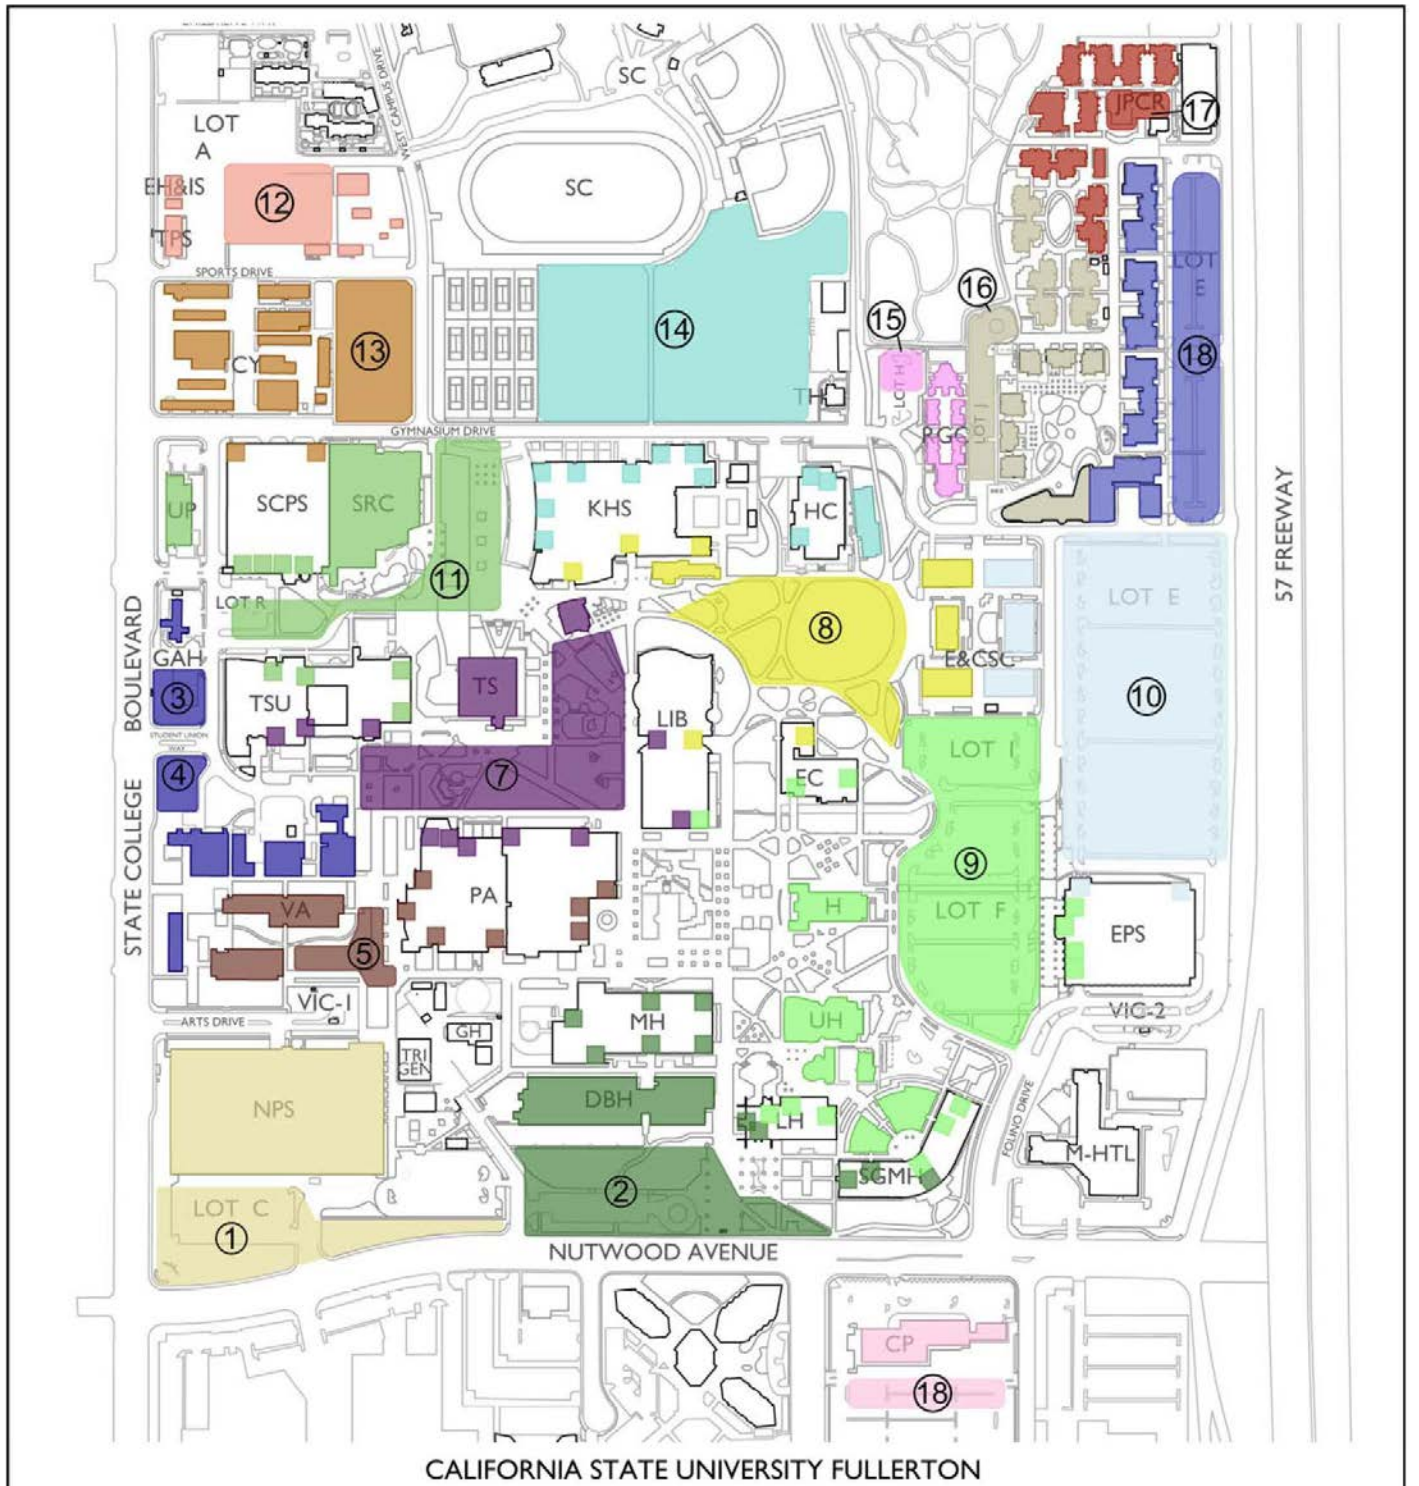

California State University Fullerton Evacuation Map 2015: Evacuation Areas are numbered and color-coded to buildings.

CALIFORNIA STATE UNIVERSITY FULLERTON

CC	Children's Center	HC	Health Center	SGMH	Steven G Mihaylo Hall
CP	College Park	JPCR	J.P. Cobb Residence Halls	SRC	Student Recreation Center
CY	Corporation Yard	KHS	Kinesiology & Health Science	TH	Titan House
DBH	Dan Black Hall	LH	Langsdorf Hall	TPS	Transportation-Parking Serv.
EC	Education Classroom Building	LIB	Pollak Library	TS	Titan Shops
E&CS	Engineering-Computer Science	MH	McCarthy Hall	TSU	Titan Student Union
EH&S	Environmental Health & Safety	NPS	Nutwood Parking Structure	UH	University Hall
EPS	Eastside Parking Structure	PA	Clayes Performing Arts Center	UP	University Police
GAH	Golleher Alumni House	RGC	Ruby Gerontology Center	VA	Visual Arts Center
GH	Greenhouse Facilities	SC	Sports Complex	VIC-1	Visitor Info Center West
H	Humanities-Social Sci Bldg.	SCPS	State College Pkg Structure		